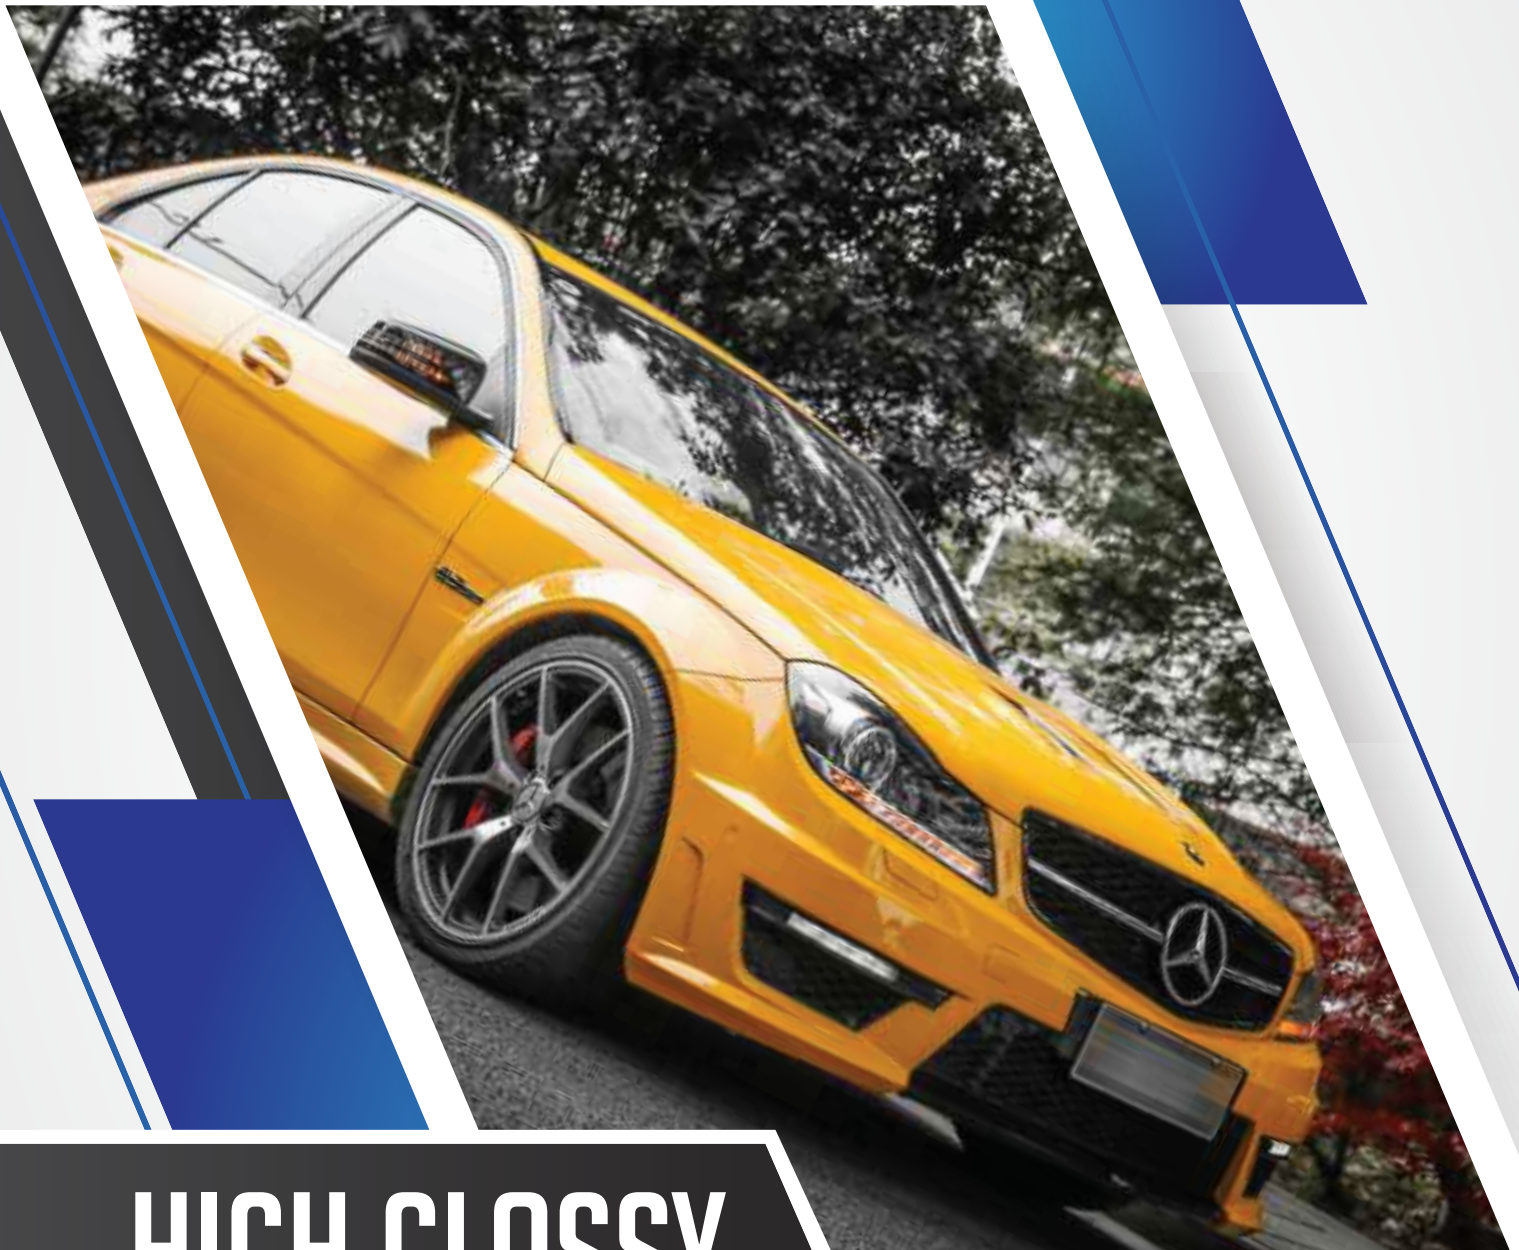

DIAMOND WHITE

SKU: CK801N

Roll Size: 1.52m*18m (59.8"* 708,6", 4.98ft*59ft, 1.66yd* 19,6yd)

Prices listed at www.teckwrap.com include shipping cost.
Please visit www.teckwrap.com for product specifications and installation instructions.