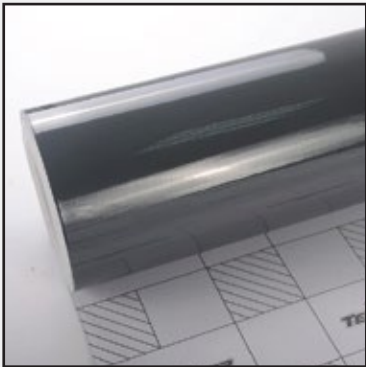

RAINSTORM
GREY

SKU: CG03