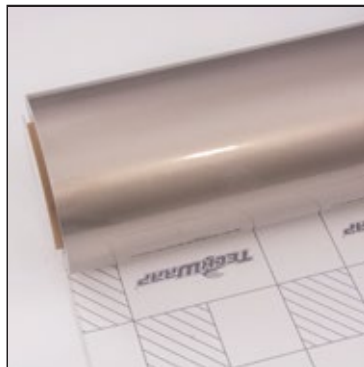

GLOSS ELECTRIC BLUE

SKU: MT03G

GLOSS CORNFLOWER BLUE

SKU: MT04G

GLOSS BEIGE LINEN

SKU: MT05G

Roll Size: 1.52m*18m (59.8"* 708.6", 4.98ft*59ft, 1.66yd* 19.6yd)

Prices listed at www.teckwrap.com include shipping cost.
Please visit www.teckwrap.com for product specifications and installation instructions.